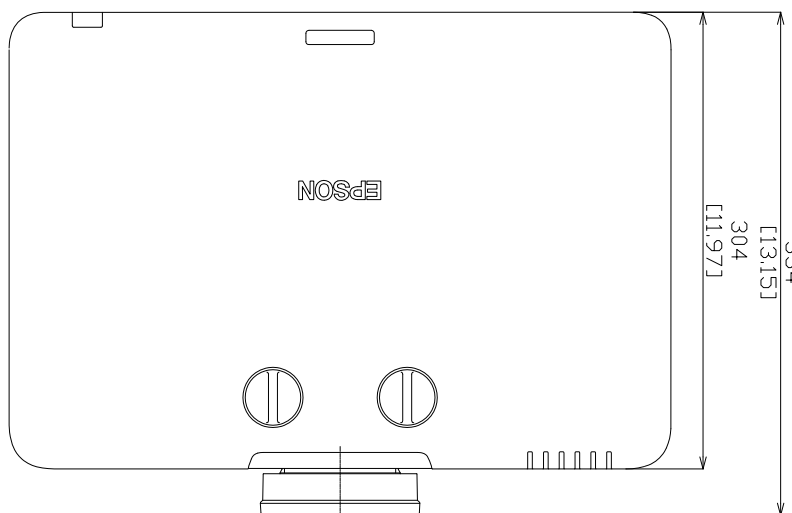

424
[16.69]

334
[13.15]
304
[11.97]

440
[17.32]

220
[8.66]

122
[4.8]

12
[0.47]

4-M4x9 *

2-173
[6.81]*

2-100
[3.94]*

169
[6.65]

65.5
[2.58]

261.5
[10.30]

190
[7.48]

41
[1.61]

2-74.5
[2.93]*

2-100
[3.94]*

75.5
[2.97]

180
[7.09]

2-59
[2.32]

24
[0.94]

2-322
[12.68]

392
[15.43]

4-M4x9 *

* : For VESA Mount Interface

Notes
Unit of dimension
Upper : mm
Lower : inch

Scale 1:1