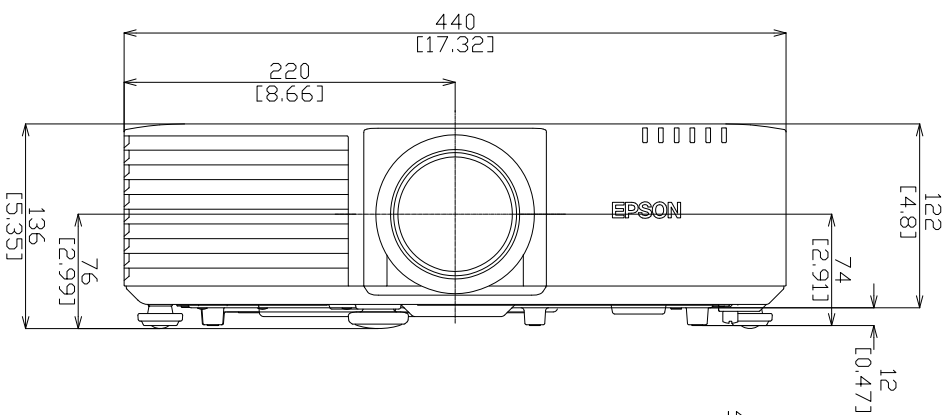

424
[16.69]

334
[13.15]
304
[11.97]

440
[17.32]

220
[8.66]

122
[4.8]

12
[0.47]

4-M4x9 *

2-173
[6.81]*

2-100
[3.94]*

169
[6.65]

65.5
[2.58]

261.5
[10.30]

190
[7.48]

41
[1.61]

2-74.5
[2.93]*

2-100
[3.94]*

75.5
[2.97]

180
[7.09]

2-59
[2.32]

24
[0.94]

2-322
[12.68]

392
[15.43]

4-M4x9 *

* : For VESA Mount Interface

Notes
Unit of dimension
Upper : mm
Lower : inch

Scale 1:1