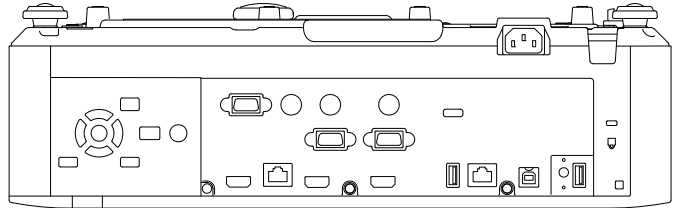

334
[13.15]
304
[11.97]