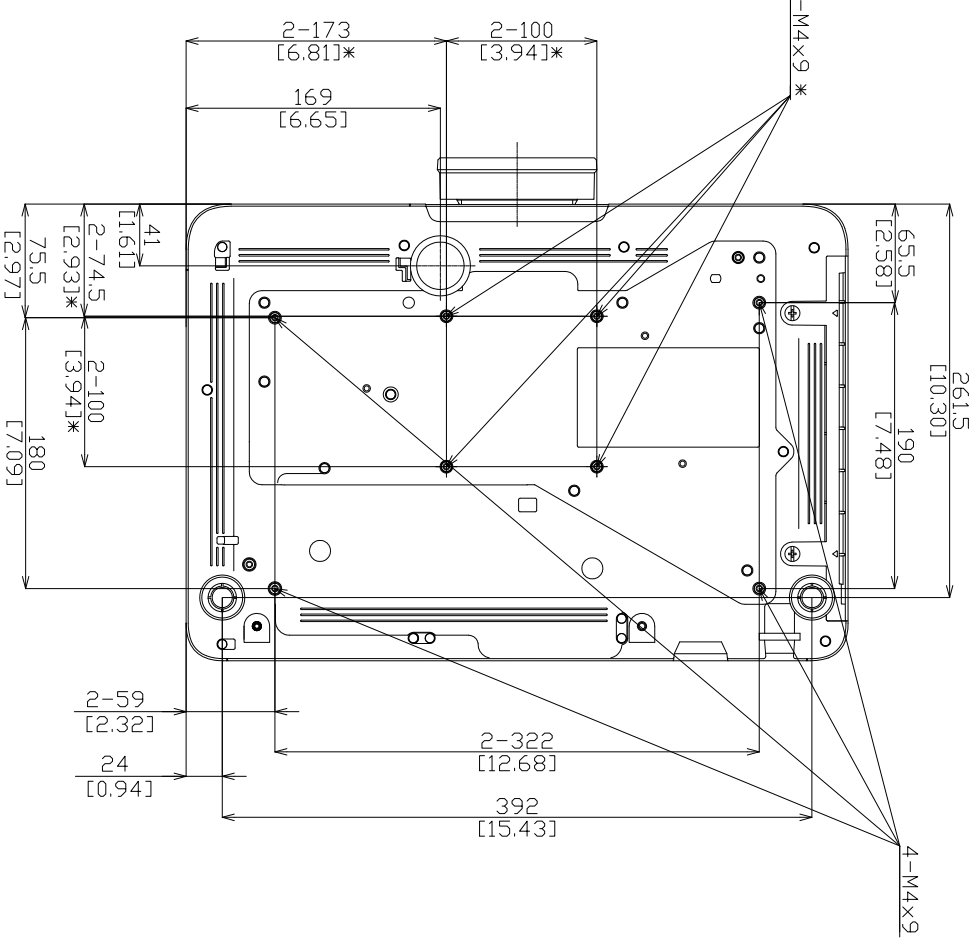

424
[16.69]

334
[13.15]
304
[11.97]

440
[17.32]

220
[8.66]

122
[4.8]

12
[0.47]

4-M4x9 *

2-173
[6.81]*

2-100
[3.94]*

169
[6.65]

65.5
[2.58]

261.5
[10.30]

190
[7.48]

41
[1.61]

2-74.5
[2.93]*

2-100
[3.94]*

75.5
[2.97]

180
[7.09]

2-59
[2.32]

24
[0.94]

2-322
[12.68]

392
[15.43]

4-M4x9 *

* : For VESA Mount Interface

Notes
Unit of dimension
Upper : mm
Lower : inch

Scale 1:1