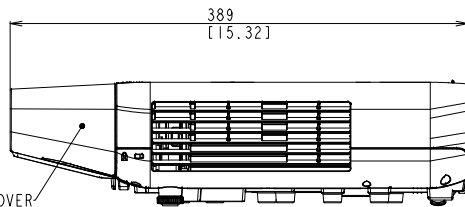

<L255F/L250F>

<L200W>

102,5
[4.04]
Ceiling mount

52,3
[2.06]
Lens center
-Ceiling mount

39,8
[1.57]

<L255F/L250F>

52,31
[2.06]
Lens center
-Ceiling mount

39,81
[1.57]

<L200W>

Outline of the model
with the cable cover

<L255F/L250F>

CABLE COVER

Note
·Unit of dimension
Upper : mm
Lower : inch