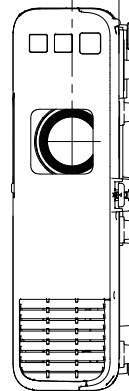

<L255F/L250F>

<L200W>

102,5
[4.04]
Ceiling mount

52,3
[2.06]
Lens center
-Ceiling mount

39,8
[1.57]

<L255F/L250F>

52,31
[2.06]
Lens center
-Ceiling mount

39,81
[1.57]

<L200W>

Outline of the model
with the cable cover

<L255F/L250F>

CABLE COVER

Note
·Unit of dimension
Upper : mm
Lower : inch