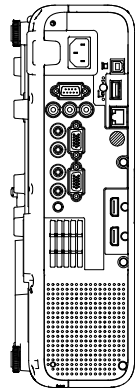

<L255F/L250F>

<L200W>

102,5
[4.04]
Ceiling mount

52,3
[2.06]
Lens center
-Ceiling mount

39,8
[1.57]

<L255F/L250F>

52,31
[2.06]
Lens center
-Ceiling mount

39,81
[1.57]

<L200W>

Outline of the model
with the cable cover

<L255F/L250F>

CABLE COVER

Note
·Unit of dimension
Upper : mm
Lower : inch