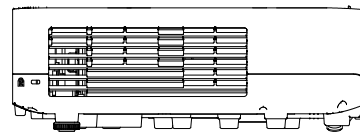

<L255F/L250F>

<L200W>

102,5
[4.04]
Ceiling mount

52,3
[2.06]
Lens center
-Ceiling mount

39,8
[1.57]

<L255F/L250F>

52,31
[2.06]
Lens center
-Ceiling mount

39,81
[1.57]

<L200W>

Outline of the model
with the cable cover

<L255F/L250F>

CABLE COVER

Note
·Unit of dimension
Upper : mm
Lower : inch