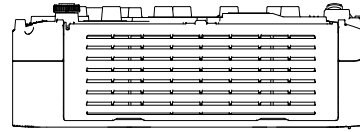

<L255F/L250F>

<L200W>

102,5
[4.04]
Ceiling mount

52,3
[2.06]
Lens center
-Ceiling mount

39,8
[1.57]

<L255F/L250F>

52,31
[2.06]
Lens center
-Ceiling mount

39,81
[1.57]

<L200W>

Outline of the model
with the cable cover

<L255F/L250F>

CABLE COVER

Note
·Unit of dimension
Upper : mm
Lower : inch