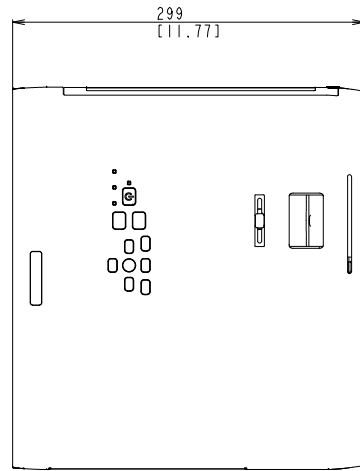

<L255F/L250F>

<L200W>

102,5
[4.04]
Ceiling mount

52,3
[2.06]
Lens center
-Ceiling mount

39,8
[1.57]

<L255F/L250F>

52,31
[2.06]
Lens center
-Ceiling mount

39,81
[1.57]

<L200W>

Outline of the model
with the cable cover

<L255F/L250F>

CABLE COVER

Note
·Unit of dimension
Upper : mm
Lower : inch