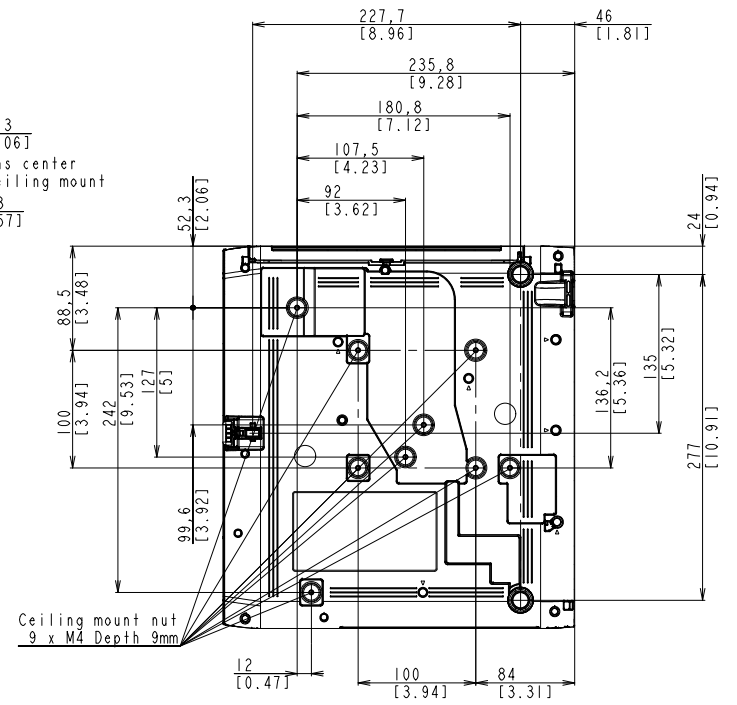

<L255F/L250F>

<L200W>

102,5
[4.04]
Ceiling mount

52,3
[2.06]
Lens center
-Ceiling mount

39,8
[1.57]

<L255F/L250F>

52,31
[2.06]
Lens center
-Ceiling mount

39,81
[1.57]

<L200W>

Outline of the model
with the cable cover

<L255F/L250F>

CABLE COVER

Note
·Unit of dimension
Upper : mm
Lower : inch