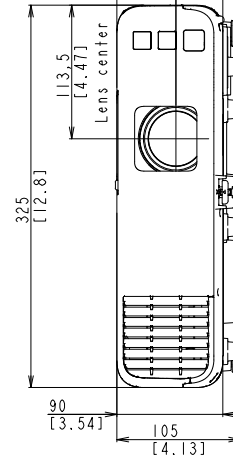

<L255F/L250F>

<L200W>

102,5
[4.04]
Ceiling mount

52,3
[2.06]
Lens center
-Ceiling mount

39,8
[1.57]

<L255F/L250F>

52,31
[2.06]
Lens center
-Ceiling mount

39,81
[1.57]

<L200W>

Outline of the model
with the cable cover

<L255F/L250F>

CABLE COVER

Note
·Unit of dimension
Upper : mm
Lower : inch