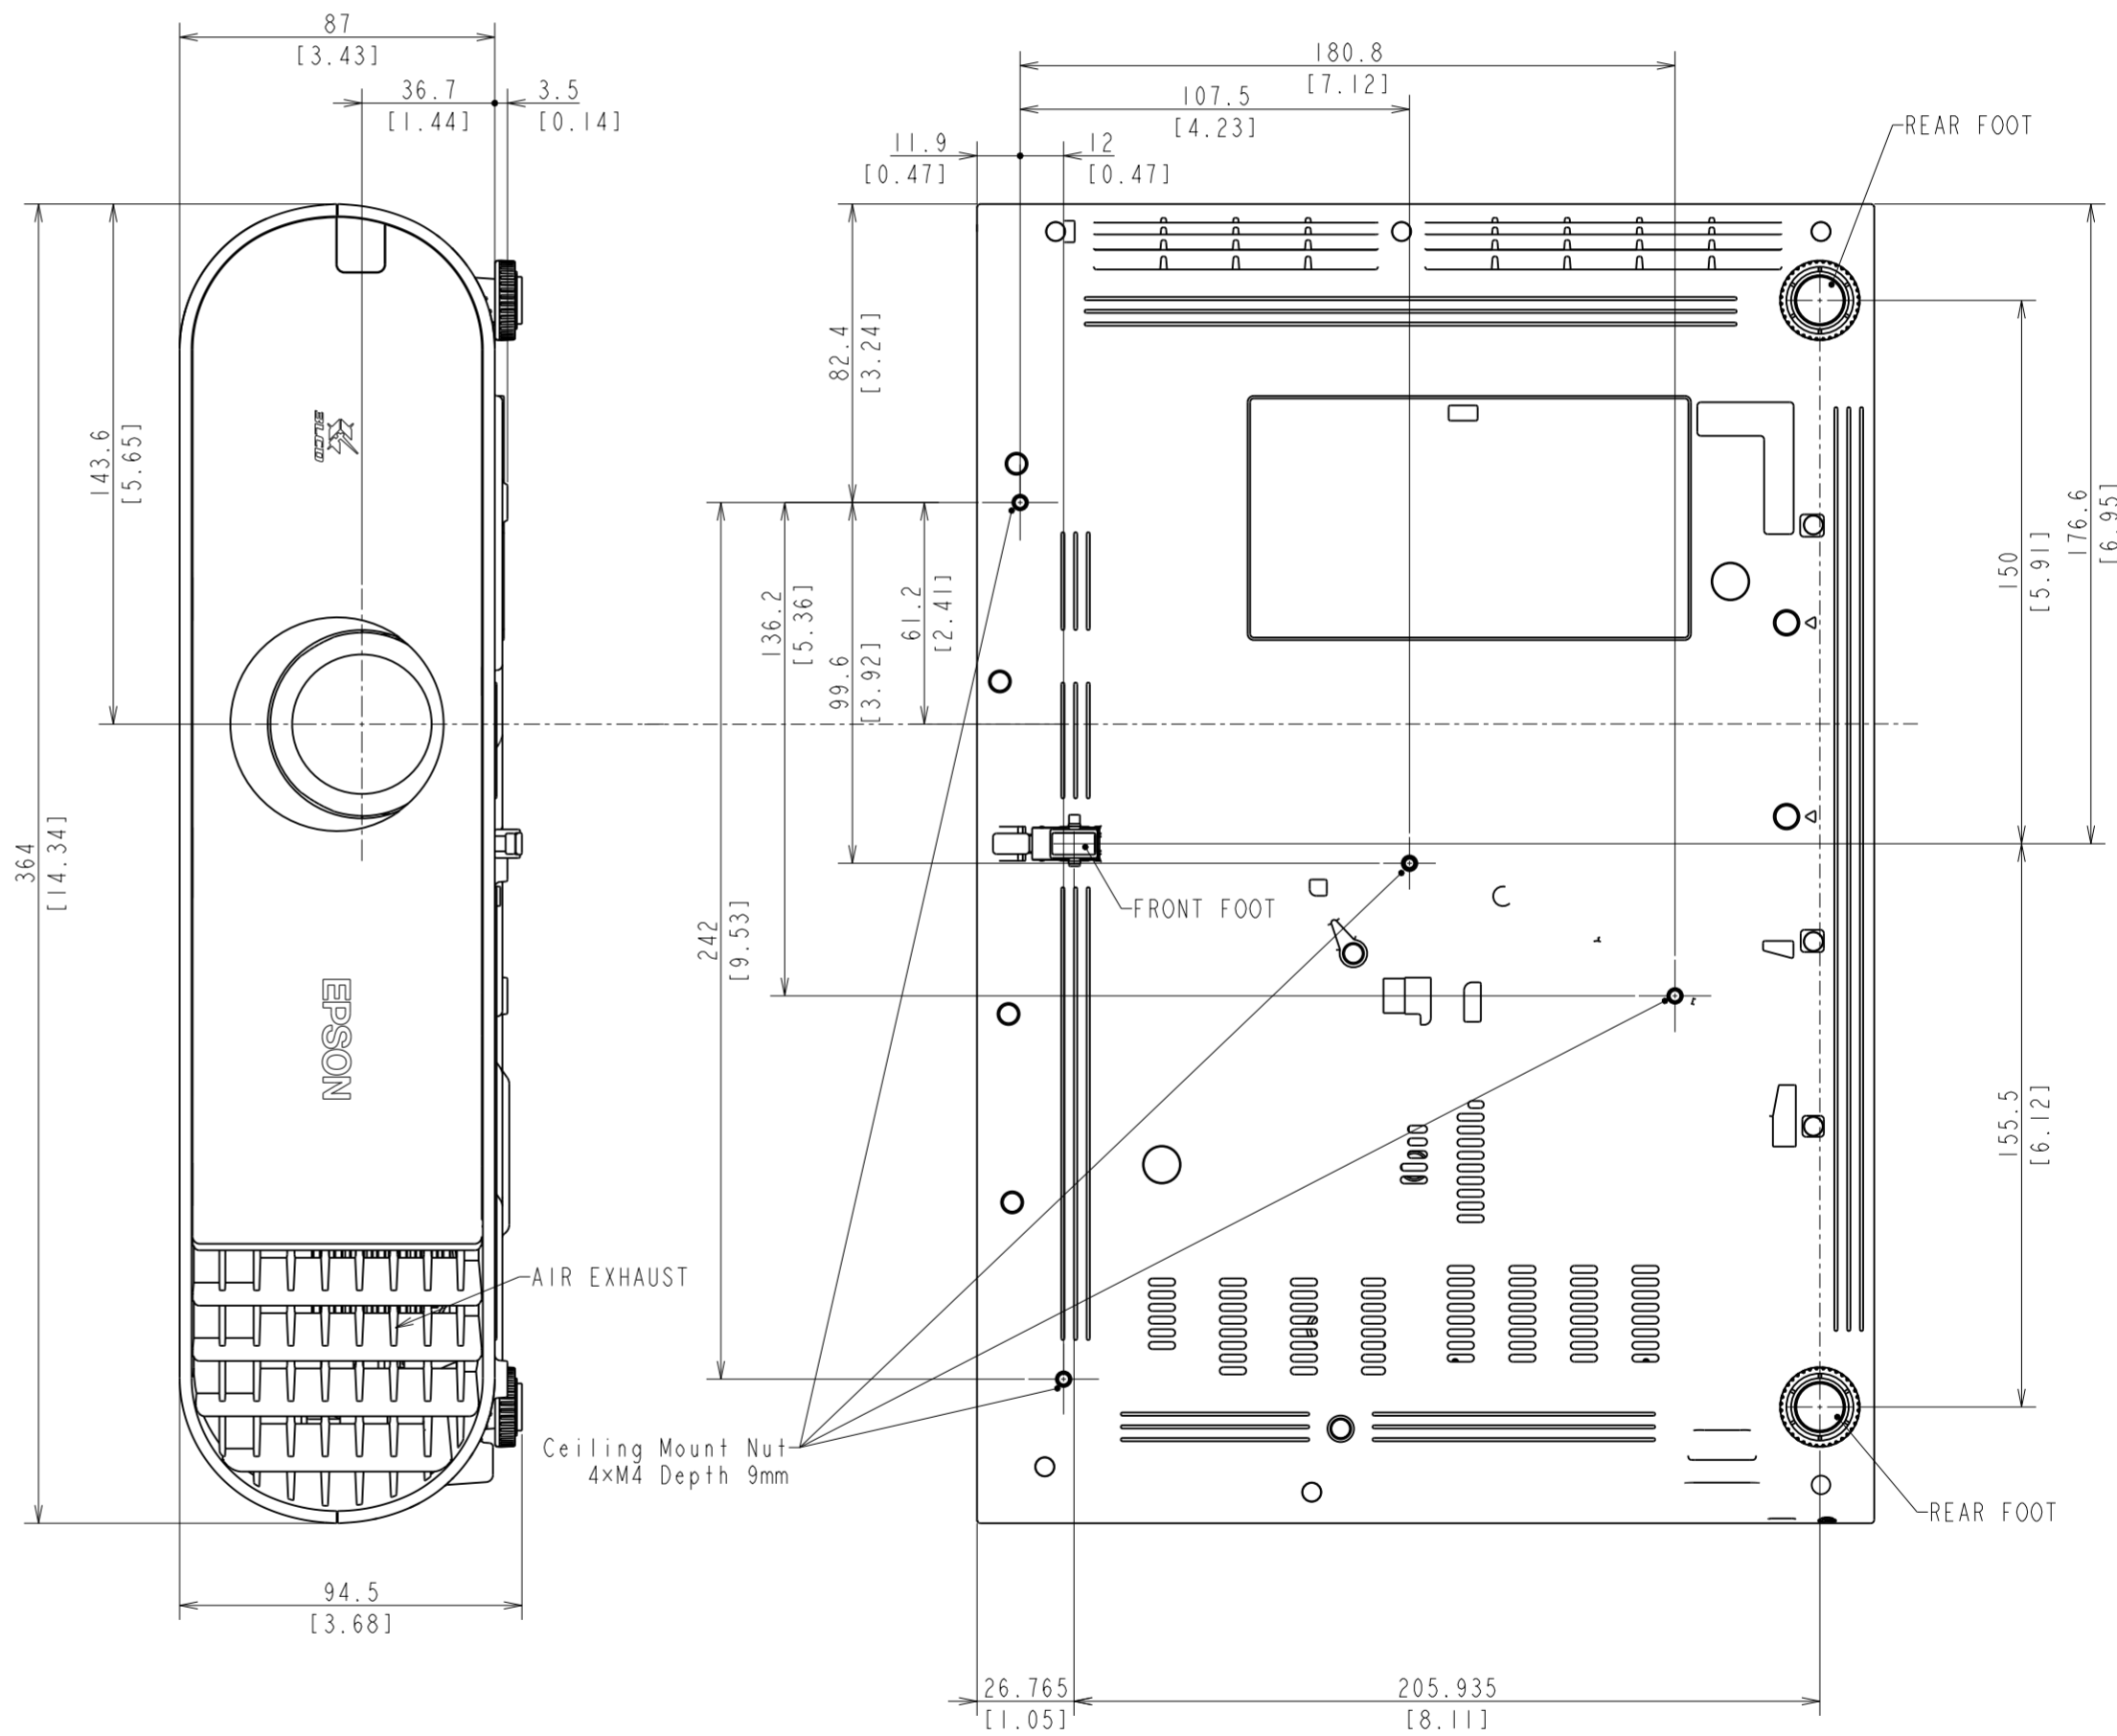

The state that removed Cover rear and Lid control panel

(Note)  
Unit of dimension  
Upper : mm  
Lower : inch