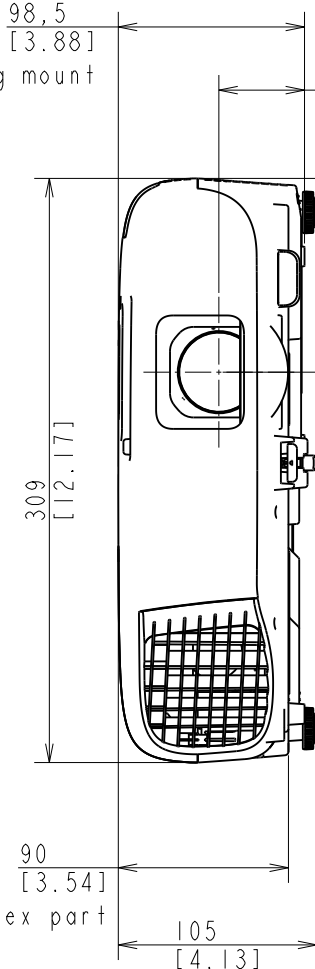

Exclude convex part

Maximum outside dimension

Ceiling mount nut  
M4 Depth 9mm

45,31 [1.78]  
Lens Center

102,5 [4.04]  
Lens Center

61,2 [2.41]  
Lens Center

99,6 [3.92]

142,4 [5.61]

Front foot

Ceiling mount nut  
M4 Depth 9mm

95,5 [3.76]

Ceiling mount nut  
M4 Depth 9mm

Notes:  
Unit of Dimension  
Upper: mm  
Lower: [inch]