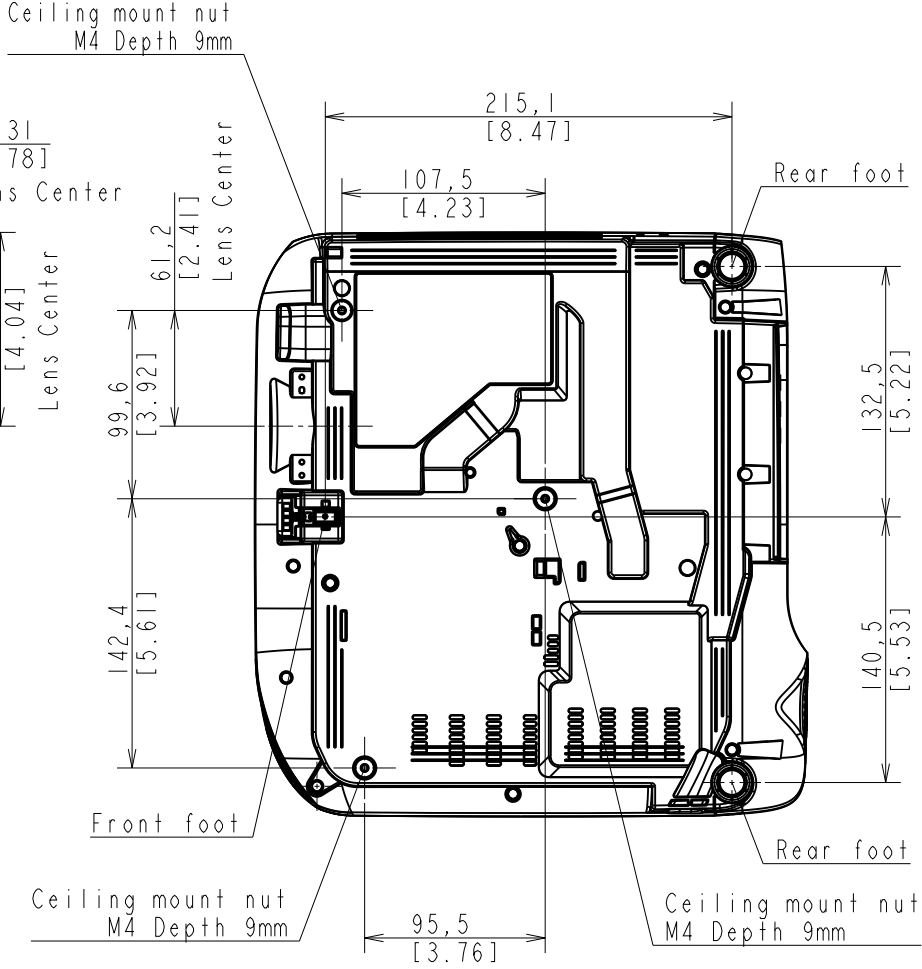

Exclude convex part

Maximum outside dimension

Ceiling mount nut  
M4 Depth 9mm

45,31 [1.78]  
Lens Center

102,5 [4.04]  
Lens Center

61,2 [2.41]  
Lens Center

99,6 [3.92]

142,4 [5.61]

Front foot

Ceiling mount nut  
M4 Depth 9mm

95,5 [3.76]

Ceiling mount nut  
M4 Depth 9mm

Notes:  
Unit of Dimension  
Upper: mm  
Lower: [inch]