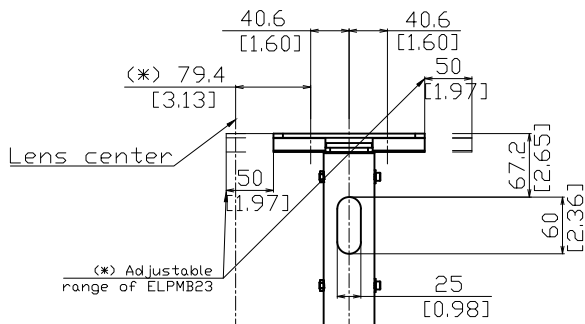

1:8(A4)

Notes
 Unit of Dimension
 Upper:mm
 Lower:[inch]

918-1118
 [36.14-44.02]

Zoom