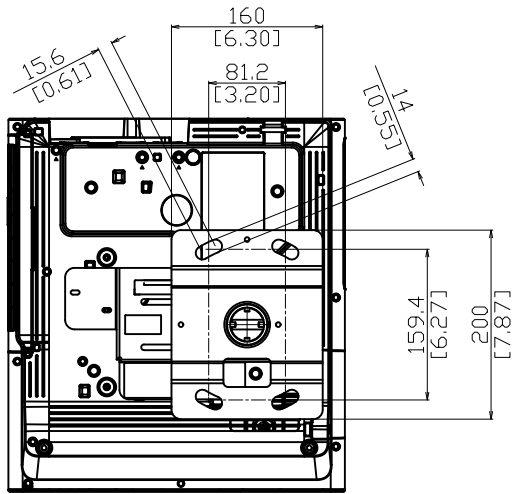

1:8(A4)

Notes
 Unit of Dimension
 Upper:mm
 Lower:[inch]

918-1118
 [36.14-44.02]

Zoom