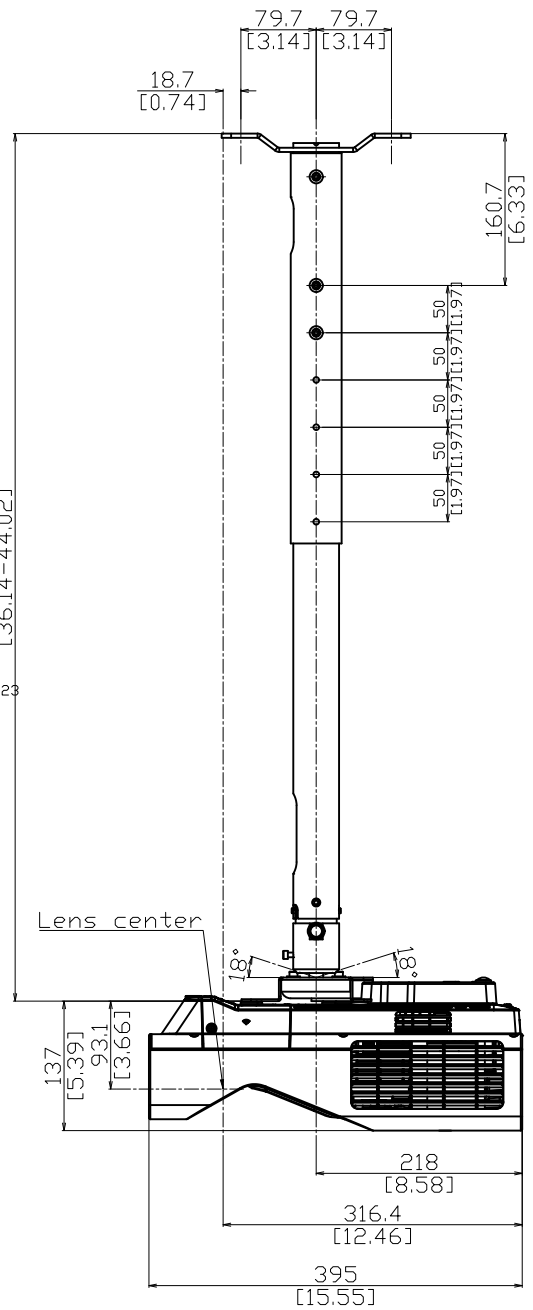

1:8(A4)

Notes
 Unit of Dimension
 Upper:mm
 Lower:[inch]

918-1118
 [36.14-44.02]

Zoom