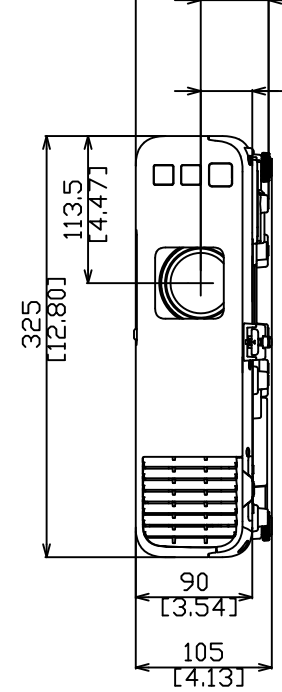

L260F,L210W :Mic
L265F : NONE

Ceiling Mount
102.5
[4.04]

Lens center
Ceiling Mount
52.3
[2.06]

Ceiling Mount nut
9xM4 Depth 9 mm

Note
Unit of dimension
Upper : mm
Lower : Inch