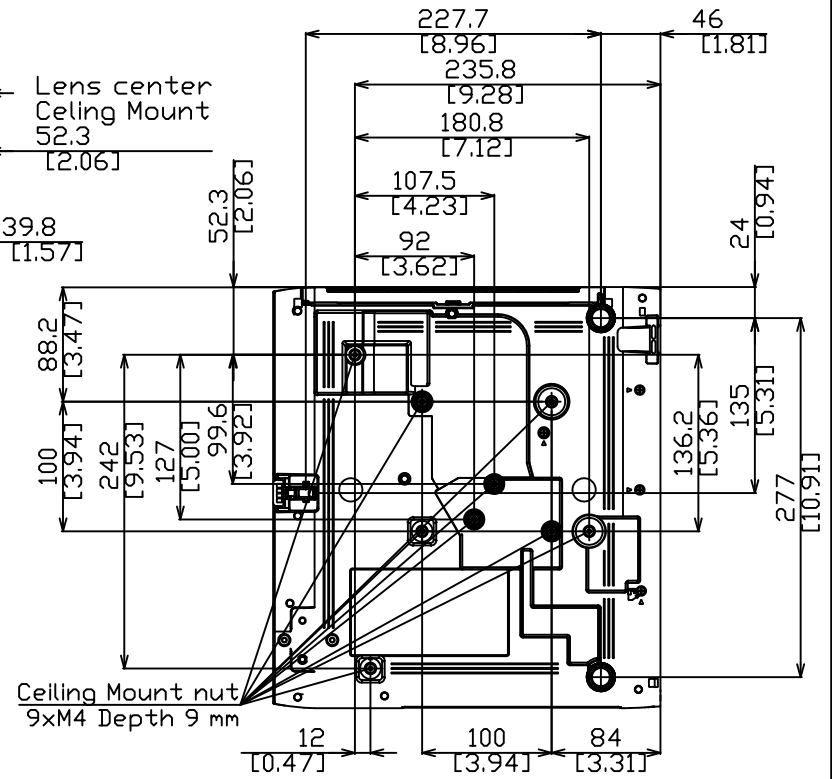

L260F,L210W :Mic
L265F : NONE

Ceiling Mount
102.5
[4.04]

Lens center
Ceiling Mount
52.3
[2.06]

Ceiling Mount nut
9xM4 Depth 9 mm

Note
Unit of dimension
Upper : mm
Lower : Inch