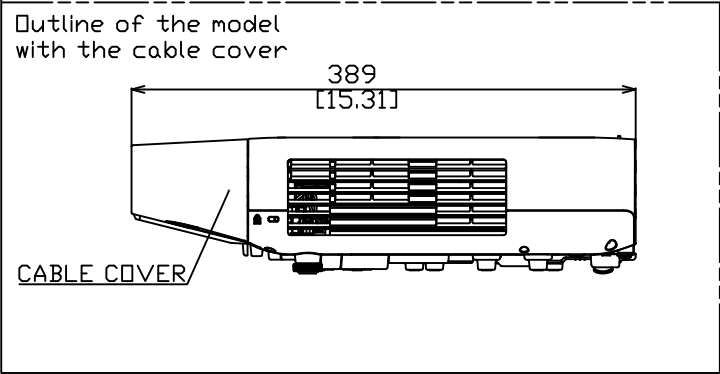

L260F,L210W :Mic
L265F : NONE

Ceiling Mount
102.5
[4.04]

Lens center
Ceiling Mount
52.3
[2.06]

Ceiling Mount nut
9xM4 Depth 9 mm

Note
Unit of dimension
Upper : mm
Lower : Inch