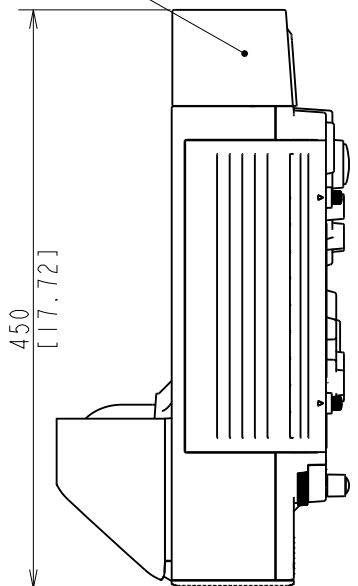

CABLE COVER

Notes
Unit of Dimension
Upper: mm
Lower: [inch]