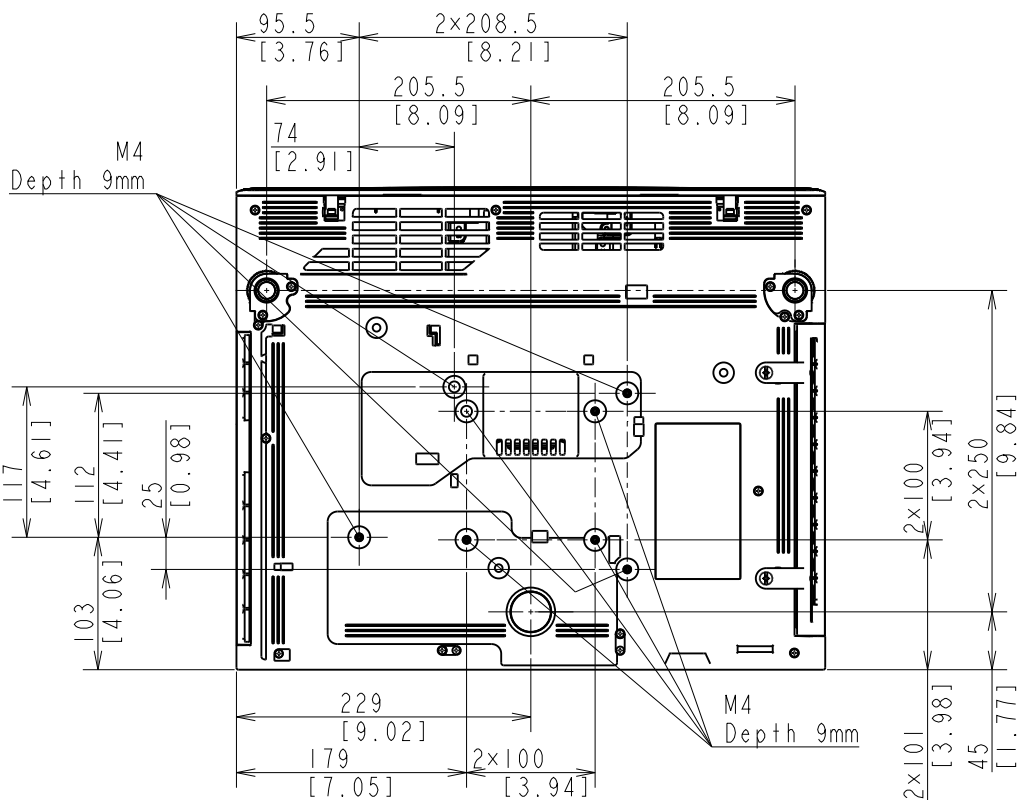

CABLE COVER

Notes
Unit of Dimension
Upper: mm
Lower: [inch]