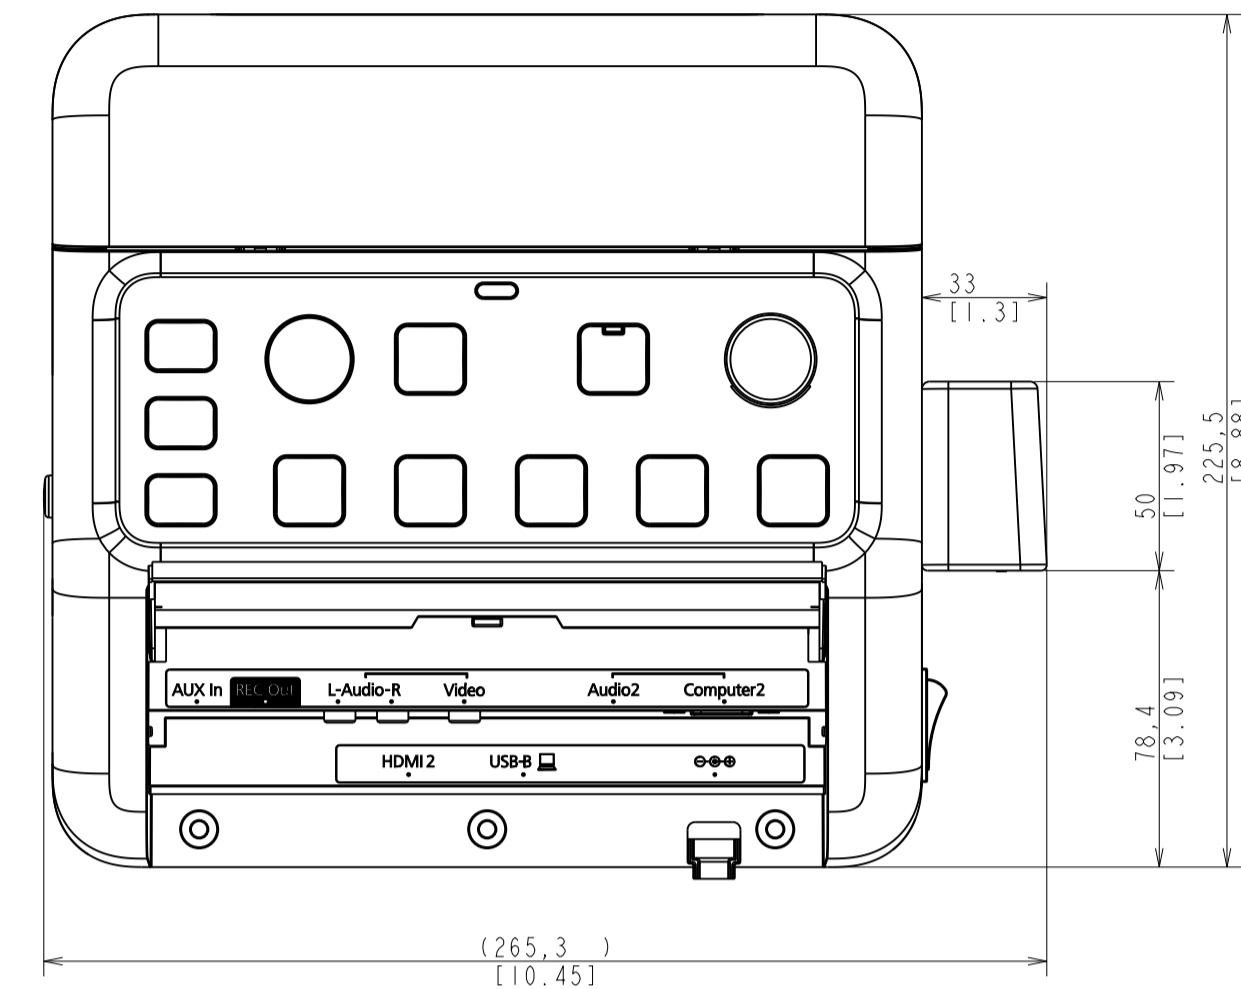

Accessory installs
SCALE 1:2

LABEL_SERIAL_PRODUCT_BODY