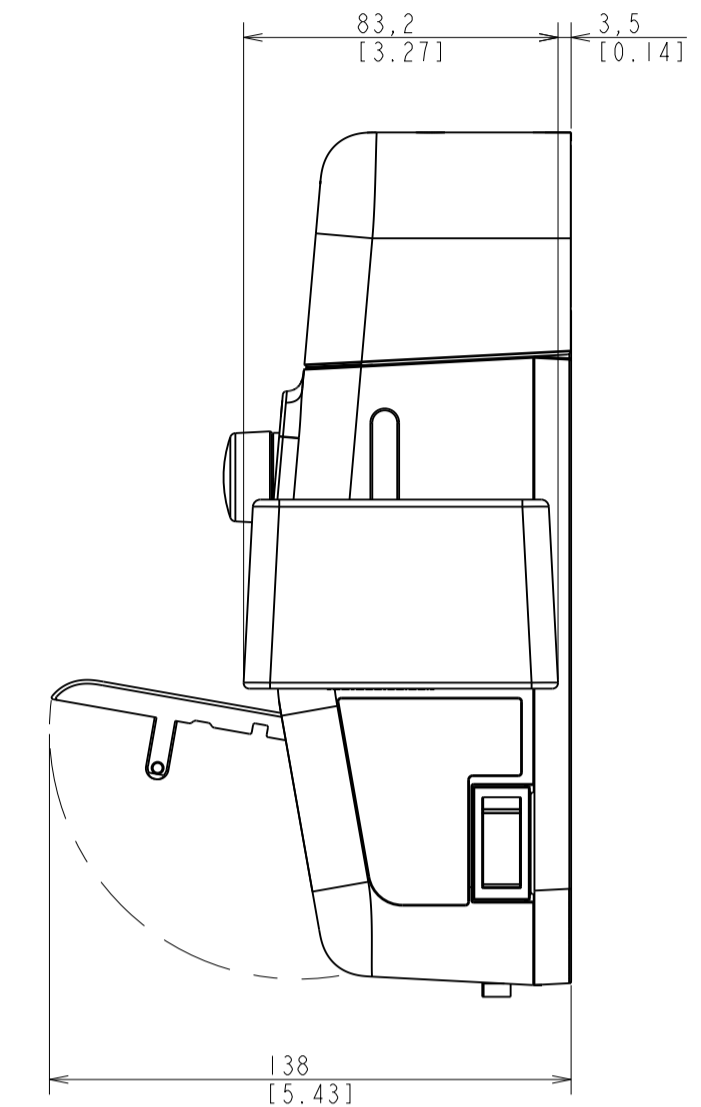

Accessory installs
SCALE 1:2

LABEL_SERIAL_PRODUCT_BODY