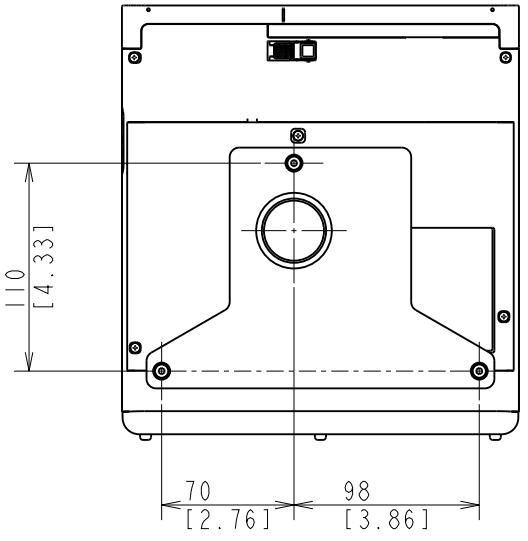

Mounting Drawing of Ceiling Plate

Notes
 Unit of dimension
 Upper : mm
 Lower : inch