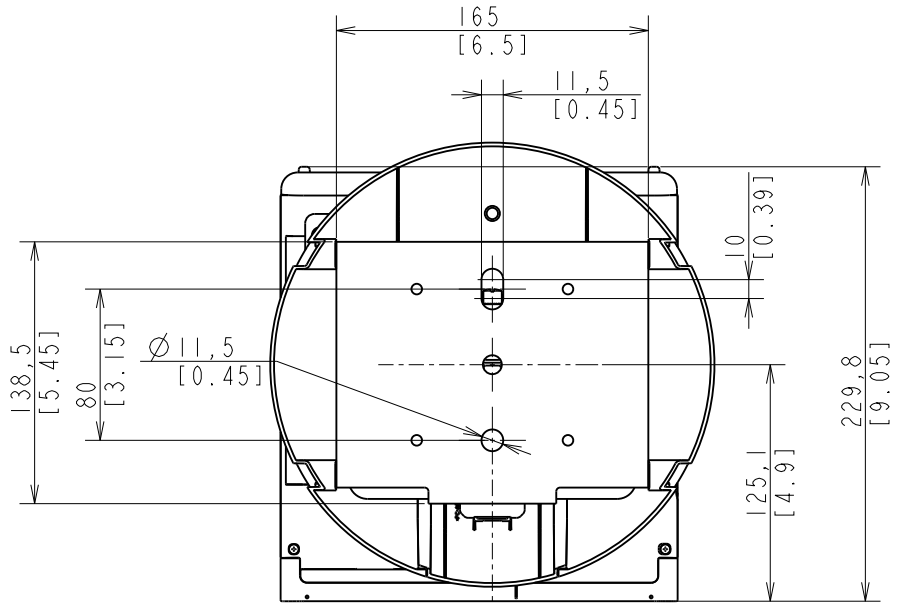

Mounting Drawing of Ceiling Plate

21/Jun/2019

Notes
 Unit of dimension
 Upper : mm
 Lower : inch