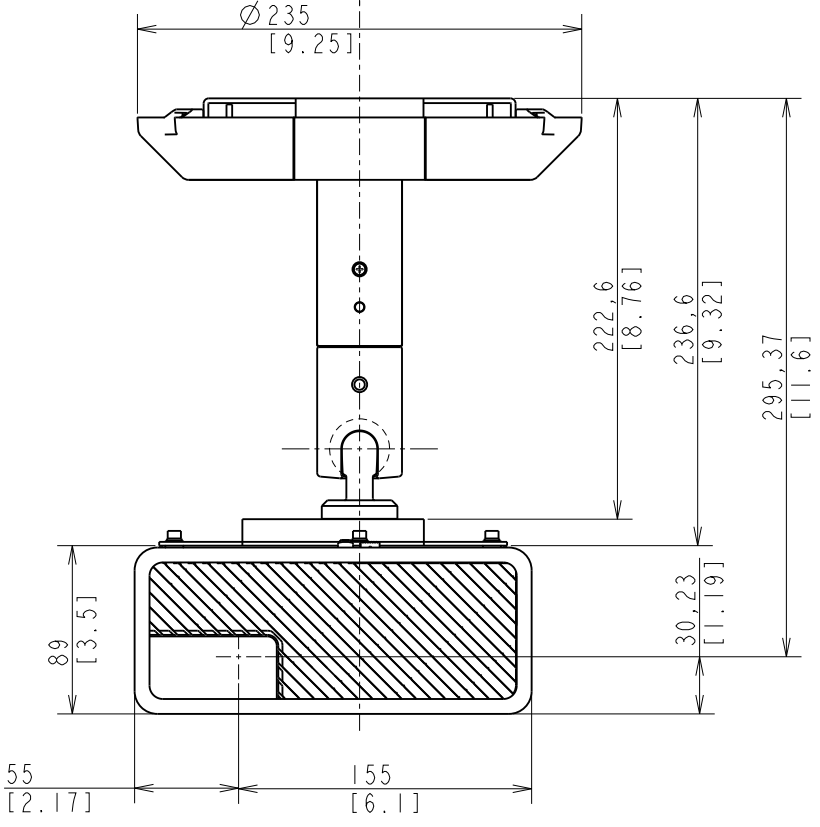

Mounting Drawing of Ceiling Plate

Notes
 Unit of dimension
 Upper : mm
 Lower : inch