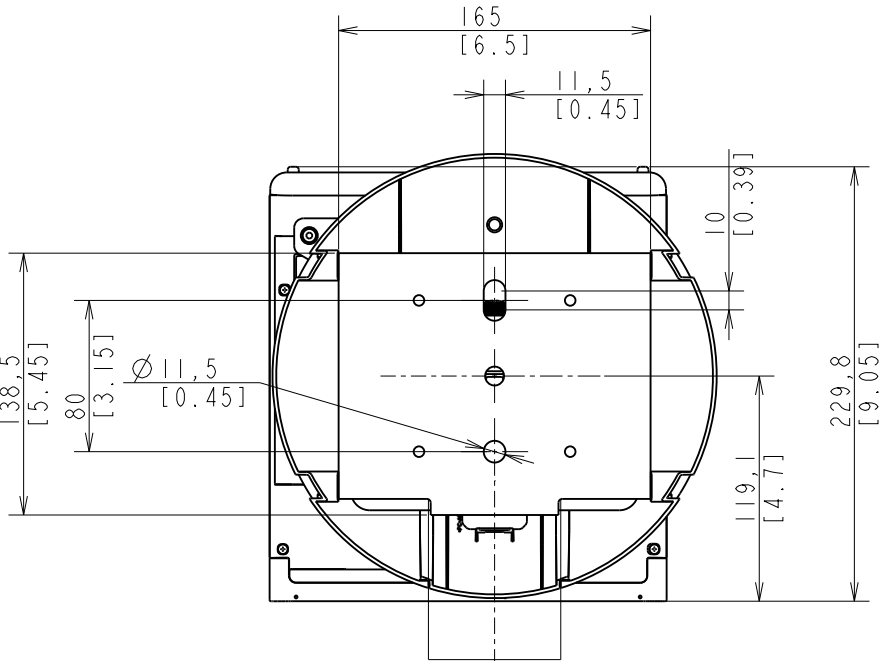

Mounting Drawing of Ceiling Plate

Notes
 Unit of dimension
 Upper : mm
 Lower : inch