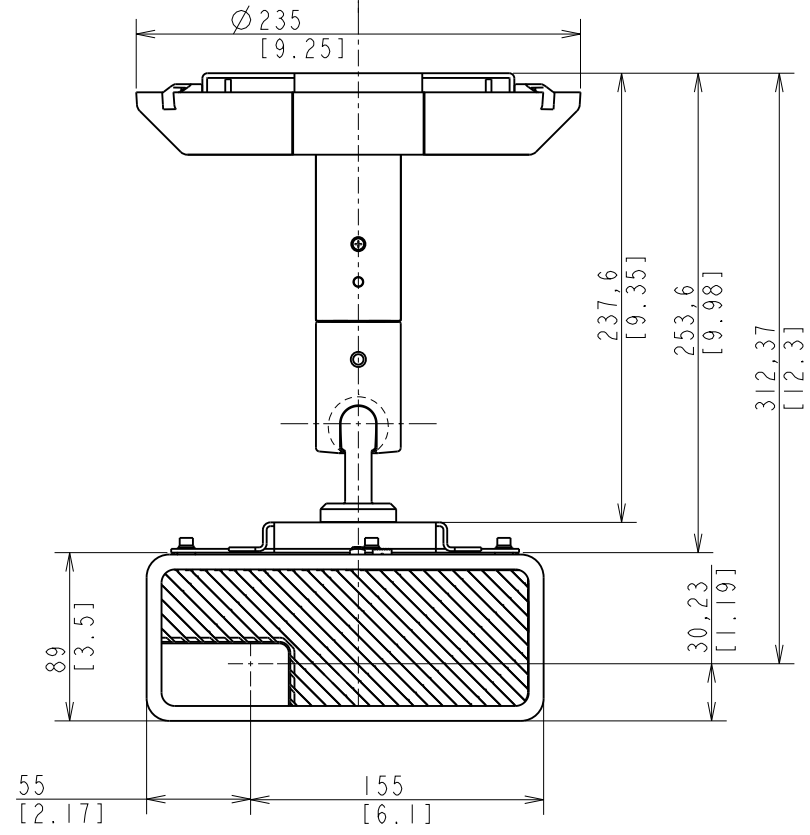

Mounting Drawing of Ceiling Plate

21/Jun/2019

Notes
 Unit of dimension
 Upper : mm
 Lower : inch